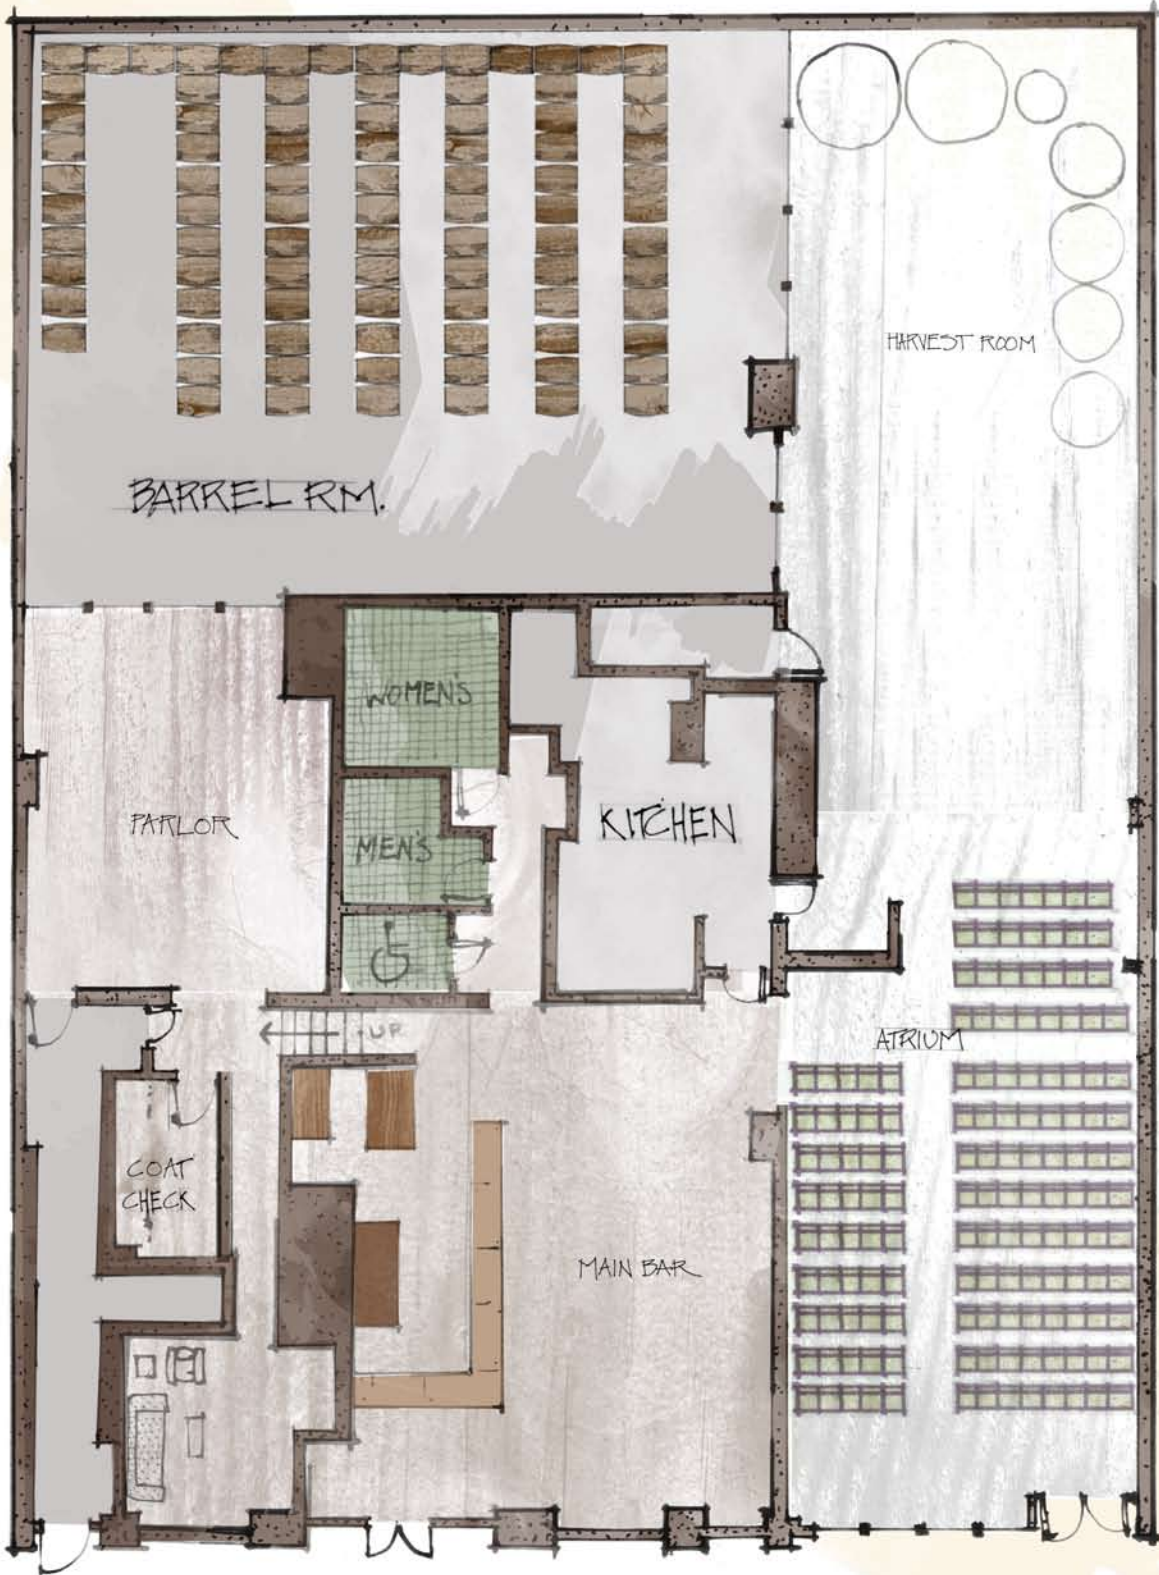

BROOKLYN WINERY

CEREMONY SETUP

- 70" TABLE
- 108" TABLE
- CHAIR

BROOKLYN WINERY

DINNER SETUP.