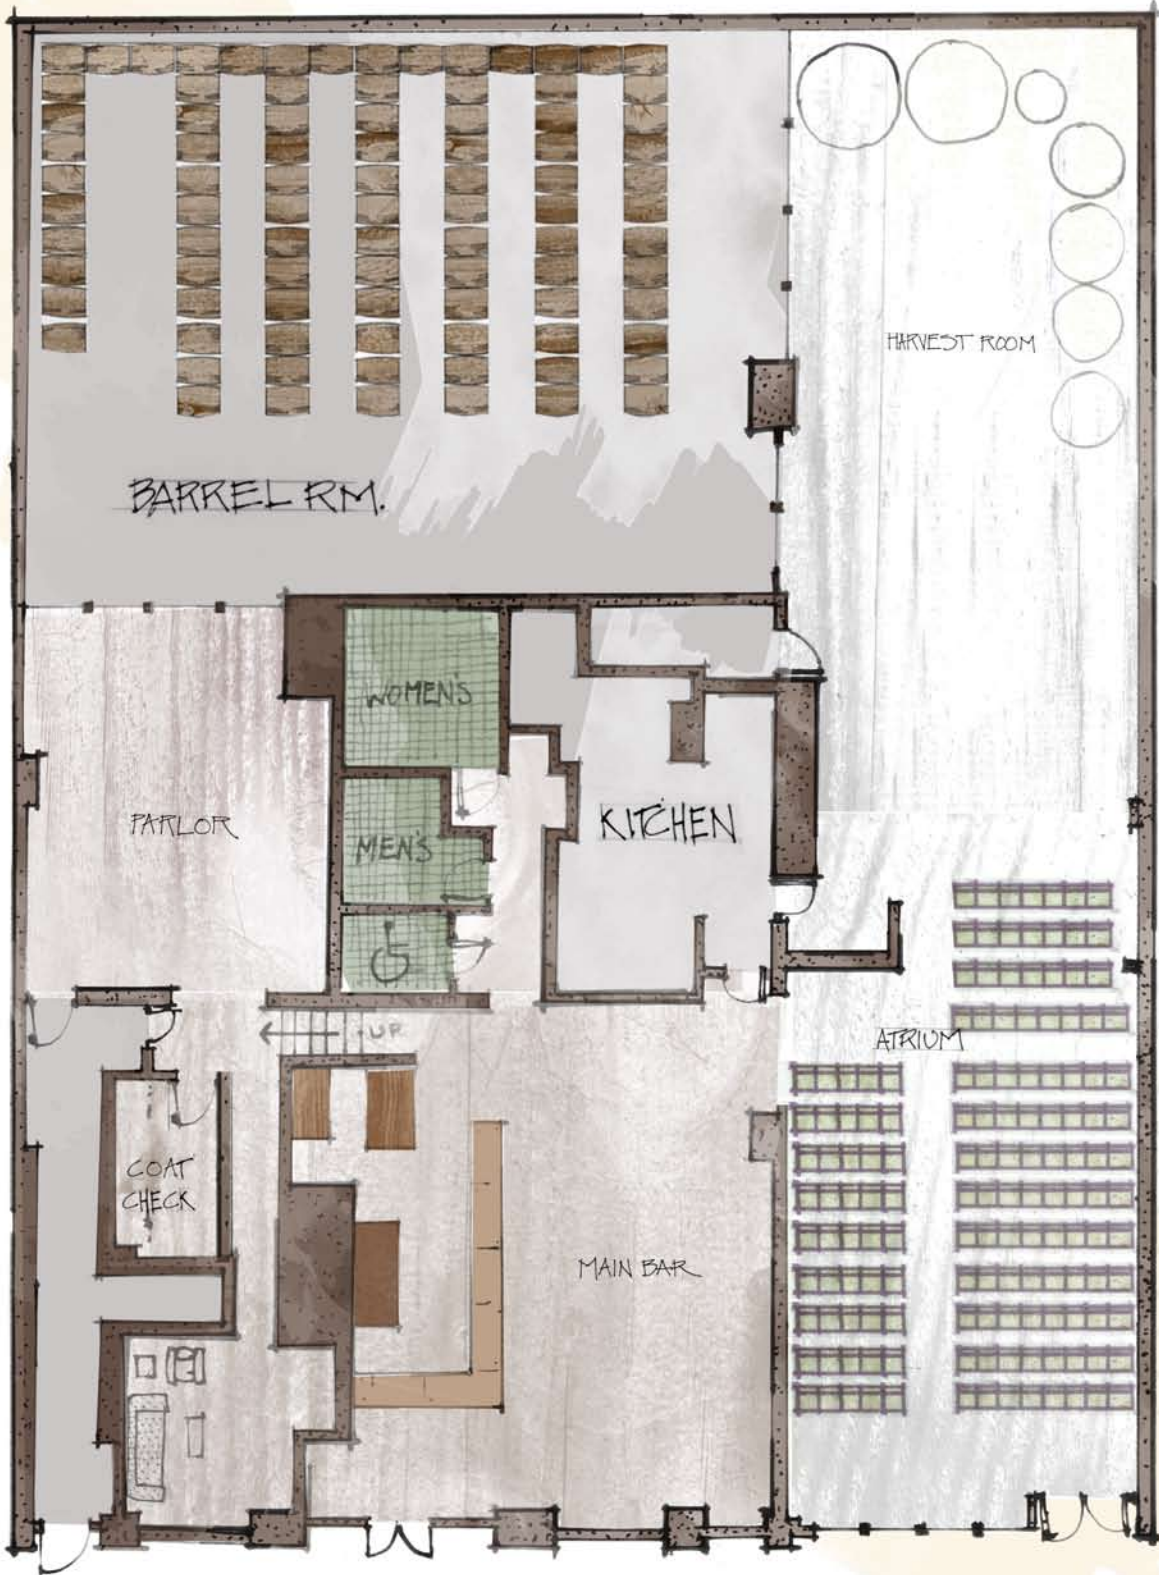

# BROOKLYN WINERY

## CEREMONY SETUP

- 70" TABLE
- 108" TABLE
- CHAIR

# BROOKLYN WINERY

DINNER SETUP.