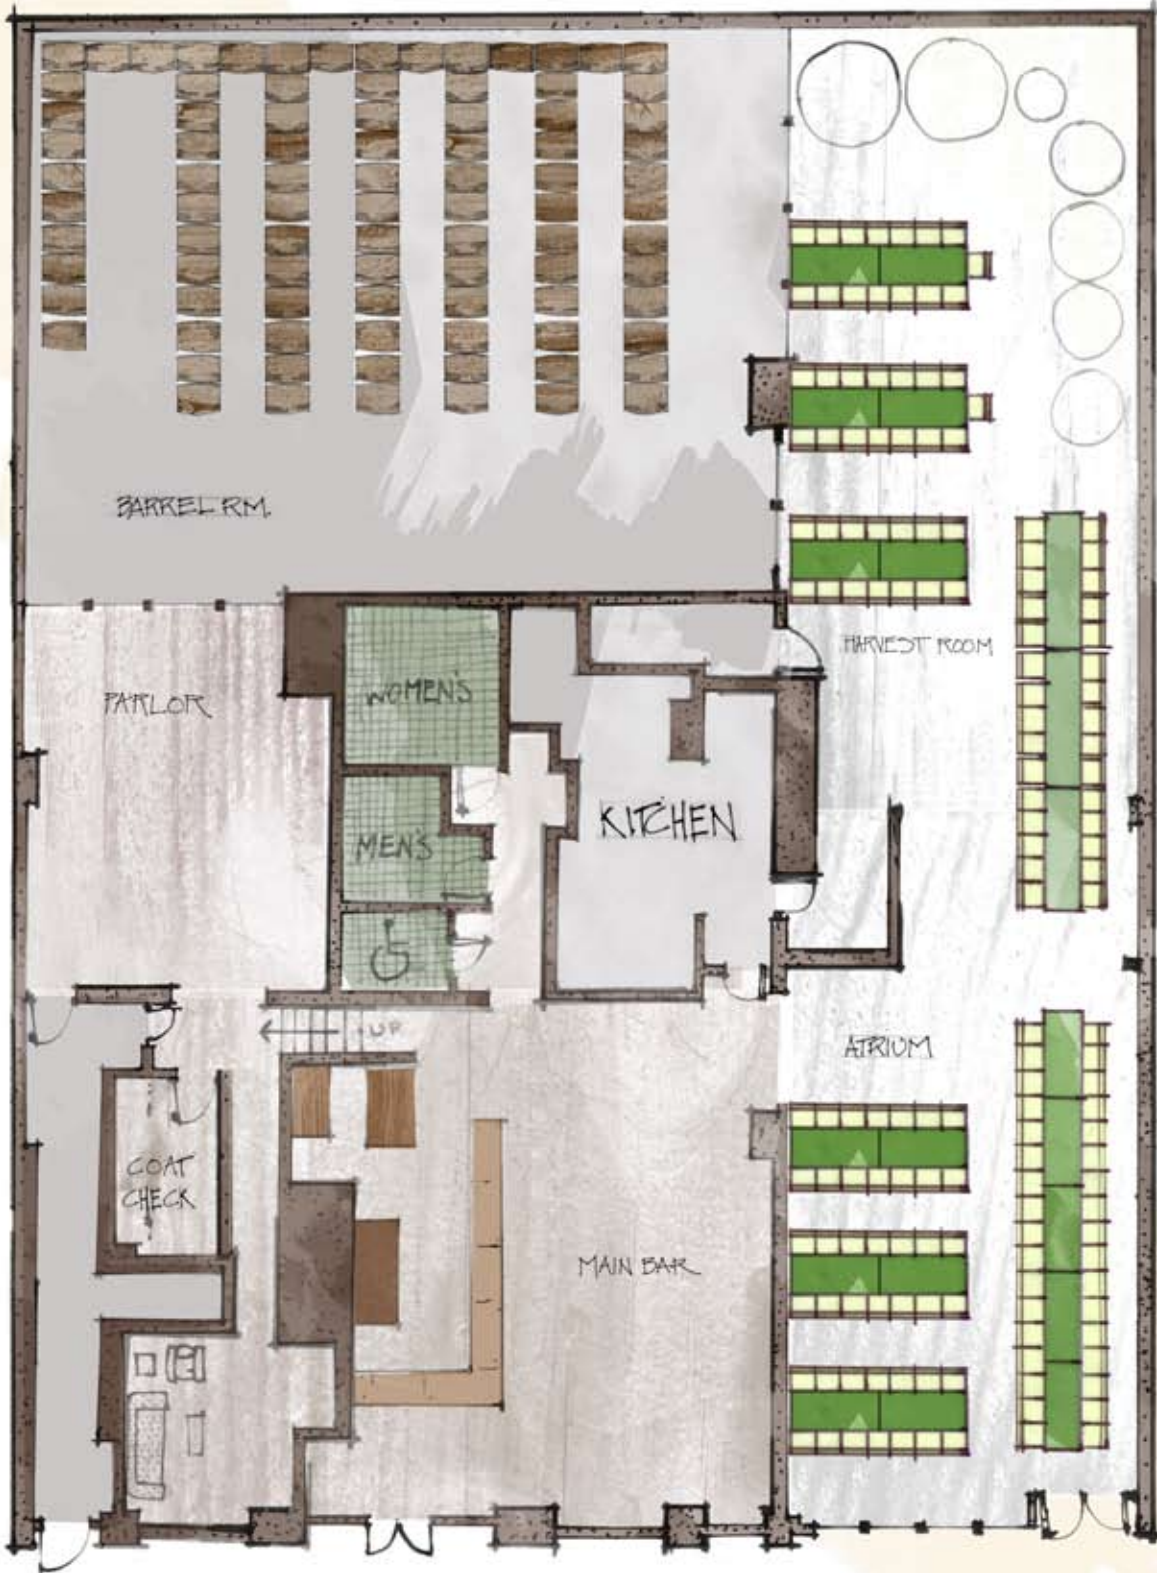

# BROOKLYN WINERY

## CEREMONY SETUP

- 70" TABLE
- 108" TABLE
- CHAIR

# BROOKLYN WINERY

DINNER SETUP.